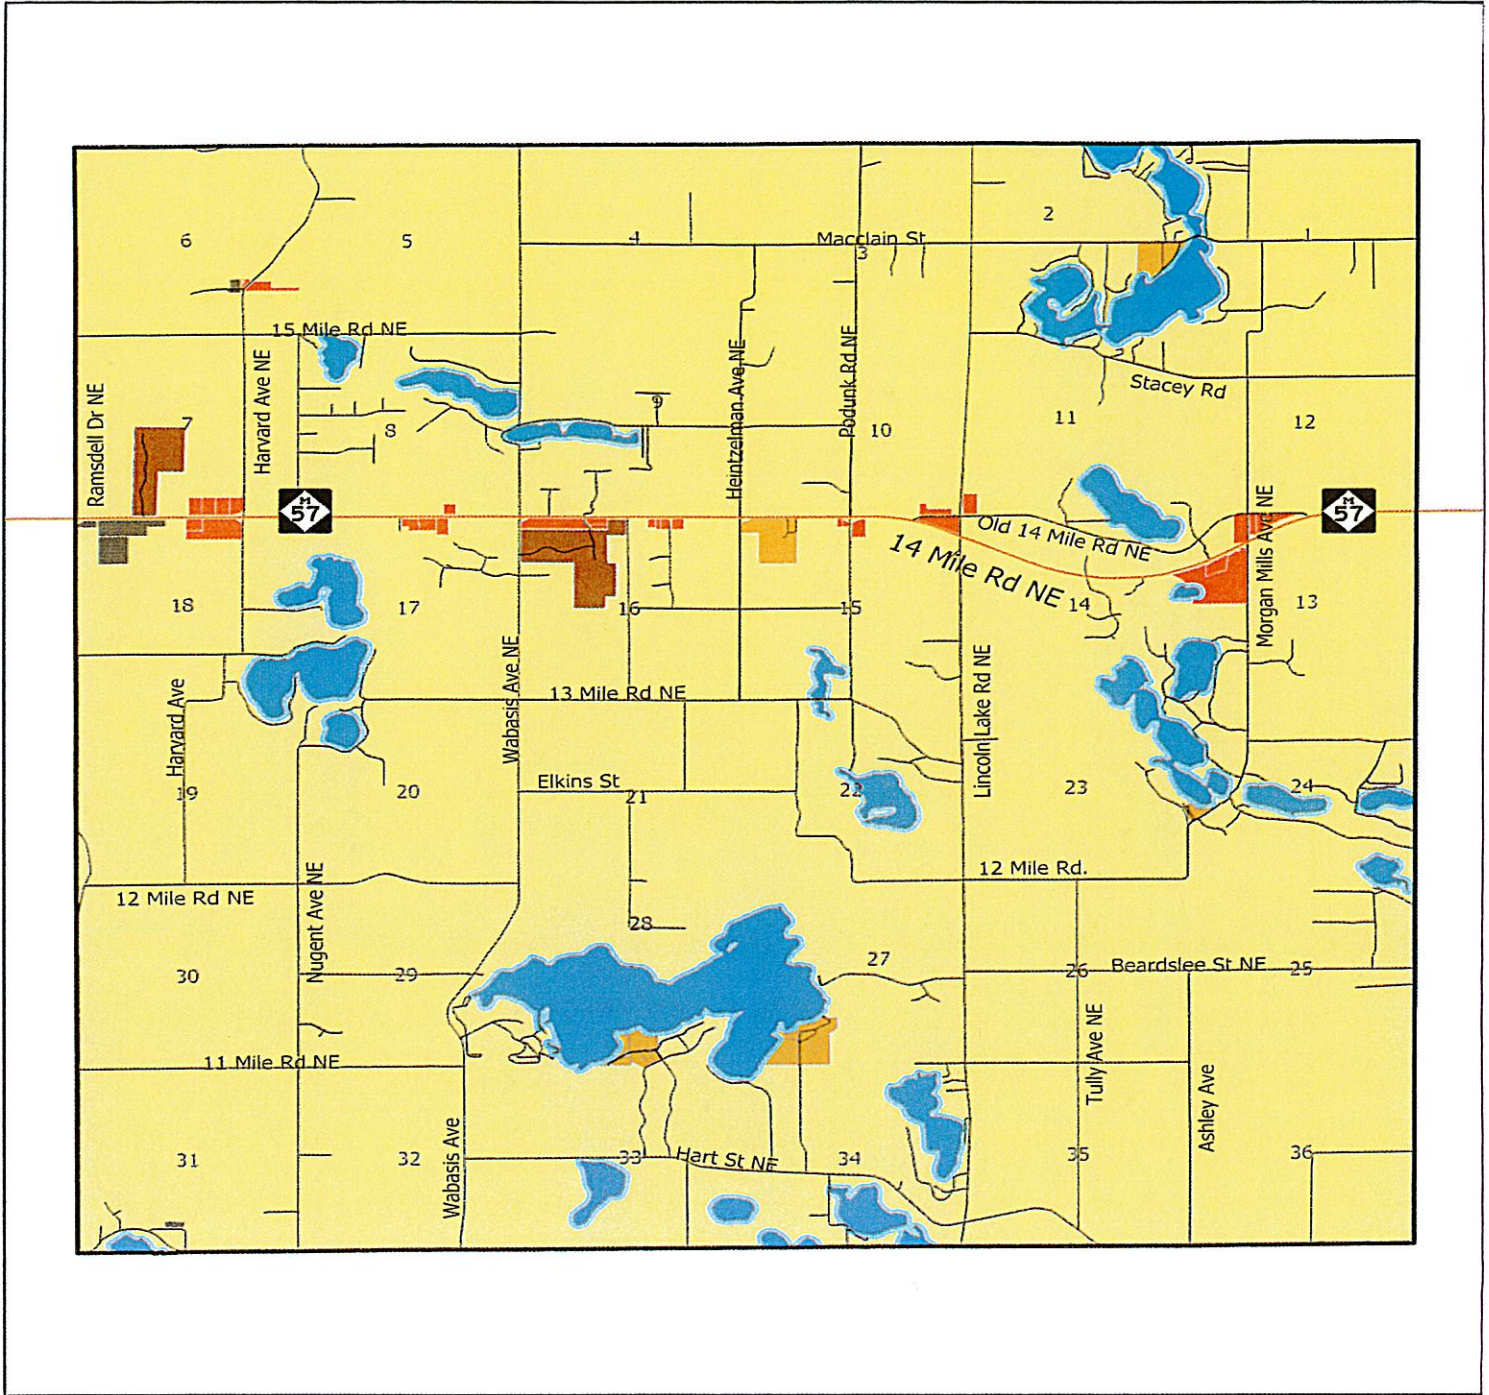

Oakfield Township Zoning Map

Map Elements

- Oakfield Township Borders
- Township Sections
- Highway
- Local Roads
- Lakes

Zoning Classifications

- COI-1- Commercial
- LI-Light Industrial
- LRD-Lakes District
- RES-Rural Residential/Agricultural
- PUD-Planned Unit Development
- MHC-Manufacturing Housing Community District